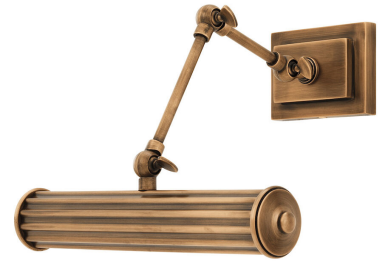

## SPECIFICATION SHEET

Item no.	111846
Item description	Wall Lamp Luca antique brass finish S Antique brass finish
Suitable for	Indoor use/dry locations only
Net weight (kg)	0.9
Net weight (lbs)	1.98

## DIMENSIONS

Dimensions (cm)	W. 30   D. 34   H. 21 cm   Adjustable
Dimensions (inch)	W. 11.81"   D. 13.39"   H. 8.27"   Adjustable
Wire length (cm)	15
Wire length (inch)	5.91

## MATERIALS

111846	Wall Lamp Luca antique brass finish S Iron   Brass   Kirsite
--------	---